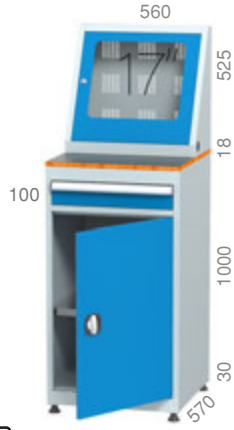

17"

➤ **7444** 560 X 570 X 1573 mm

1 Adet / Pieces