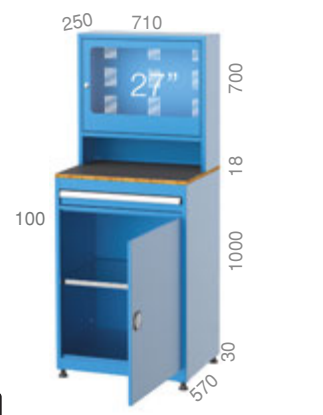

ENDÜSTRİYEL DOLAPLAR INDUSTRIAL CABINETS

- » Kırılmaz pleksiglas camlı monitor muhafazası
  Monitor housing with shatterproof plexiglass
- » Alt muhafaza kilitlenebilir yarım kapak
  Lower housing lockable half cover
- » Zemine ayarlı rotli ayaklar
  Ball joint feet adjustable to floor

- » Şalterli 4'lü priz grubu
  4-plug socket group with switch
- » Klavye çekmecesi
  Keyboard drawer

- » Arka kapakta hava sirkülasyonu için panjur
  Grill for air circulation on the rear cover
- » Fan montaj yeri
  Fan mounting location