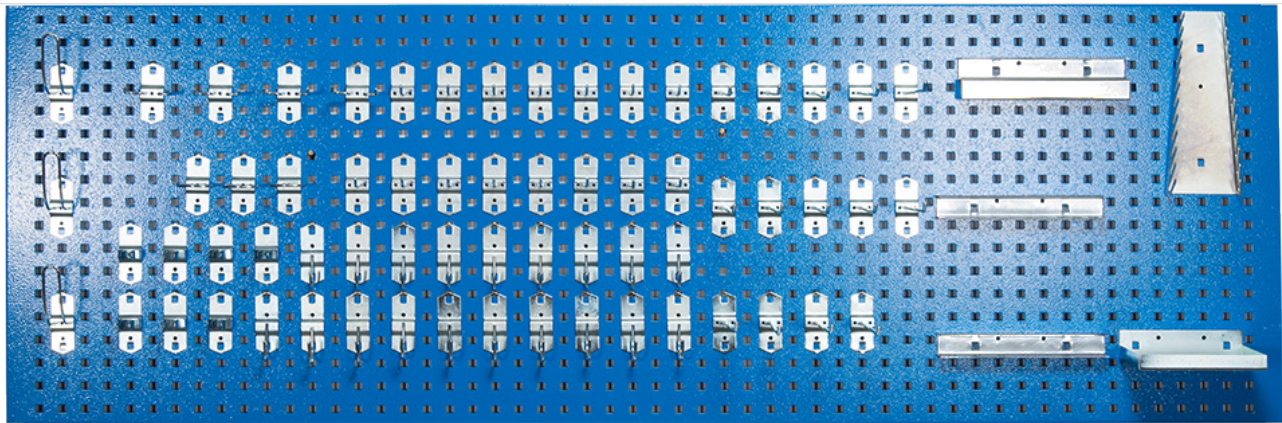

Aski setlerine pano dahil değildir.
Boord is not included at hanging sets.

> 4120 480 X 540 X 1200 mm

> 4125 530 X 690 X 1400 mm

> 4150 450 X 640 X 1250 mm

> 4160 400 X 550 X 1450 mm

> 4215 850 X 650 X 850 mm