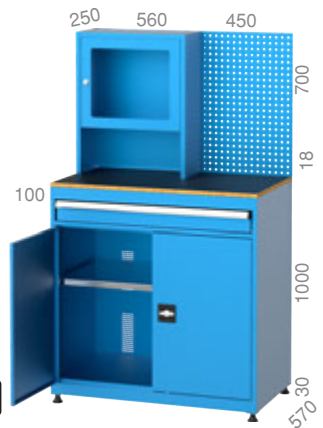

ENDÜSTRİYEL DOLAPLAR INDUSTRIAL CABINETS

- » Kırılmaz pleksiglas camlı monitor muhafazası
  Monitor housing with shatterproof plexiglass
- » Alt muhafaza kilitlenebilir yarım kapak
  Lower housing lockable half cover
- » Zemine ayarlı rotli ayaklar
  Ball joint feet adjustable to floor

- » Şalterli 4'lü priz grubu
  4-plug socket group with switch
- » Klavye çekmecesi
  Keyboard drawer

- » Arka kapakta hava sirkülasyonu için panjur
  Grill for air circulation on the rear cover
- » Fan montaj yeri
  Fan mounting location