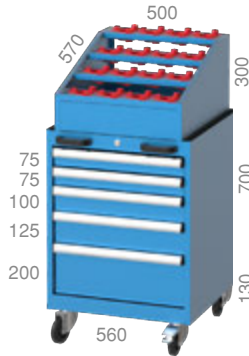

2700 560 X 570 X 1130 mm
16 Adet / Pieces
5 Adet / Pieces